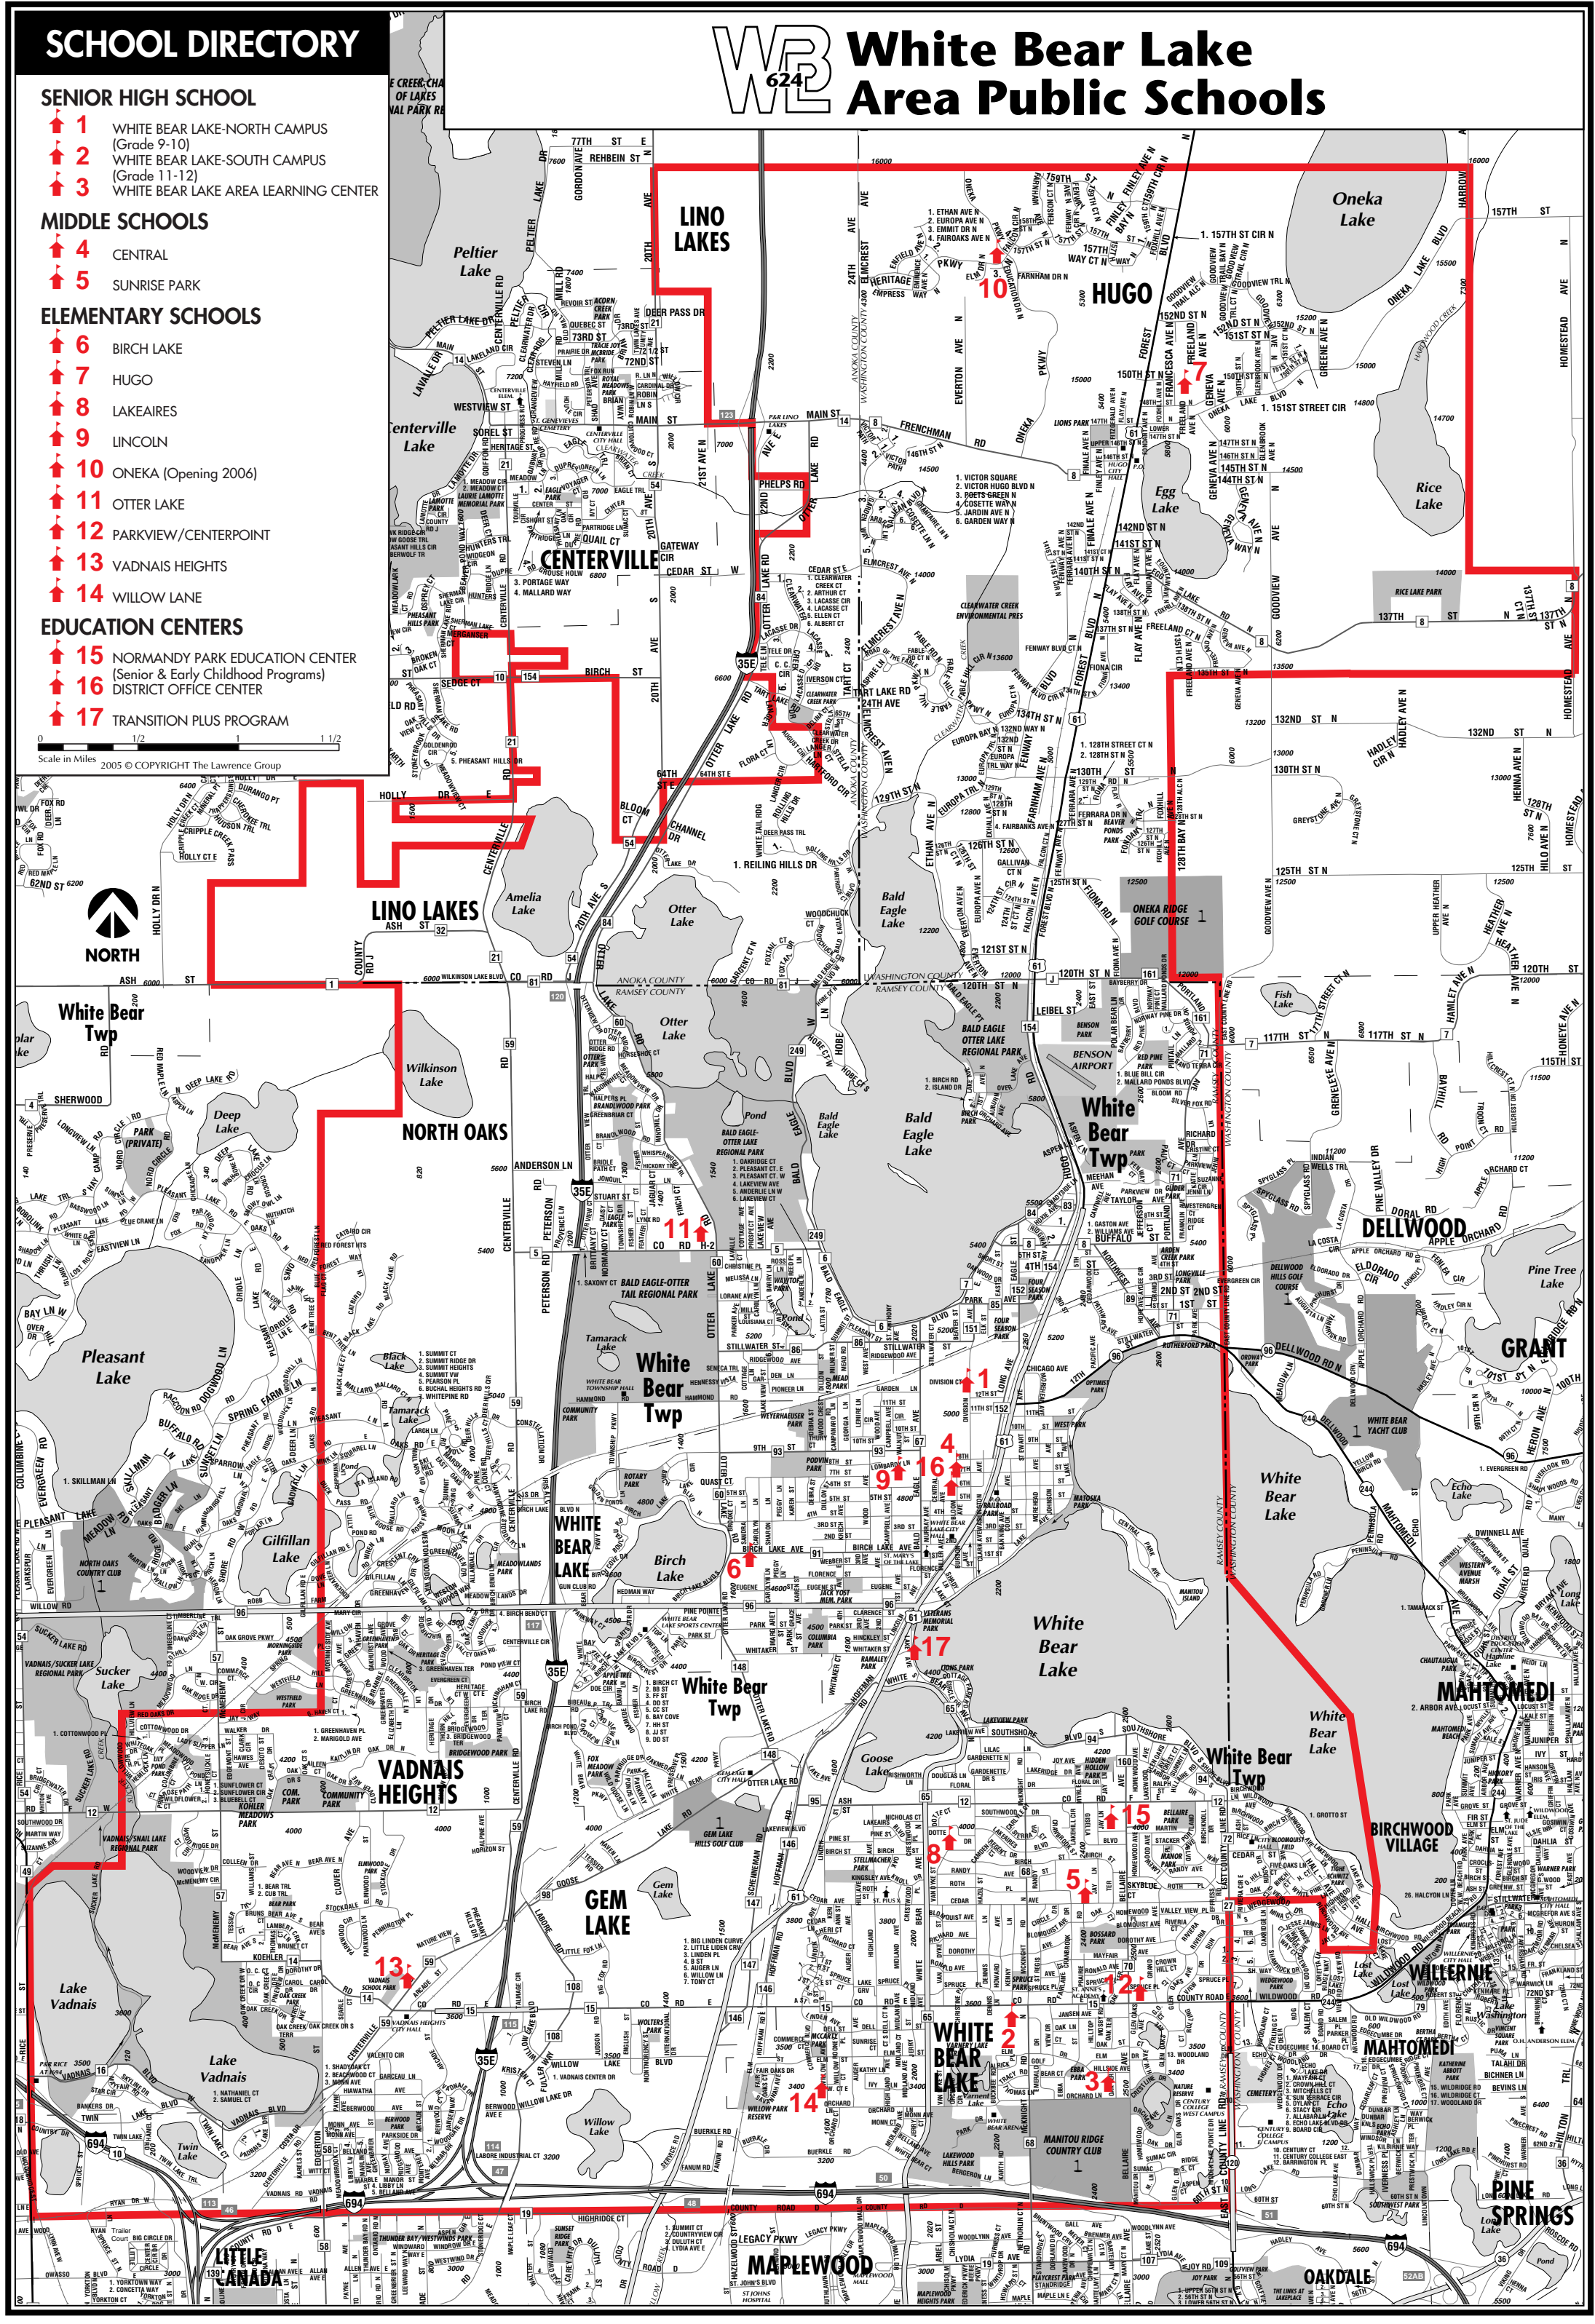

# White Bear Lake Area Public Schools

## SENIOR HIGH SCHOOL

- 1 WHITE BEAR LAKE-NORTH CAMPUS (Grade 9-10)
- 2 WHITE BEAR LAKE-SOUTH CAMPUS (Grade 11-12)
- 3 WHITE BEAR LAKE AREA LEARNING CENTER

## ELEMENTARY SCHOOLS

- 6 BIRCH LAKE
- 7 HUGO
- 8 LAKEAIRES
- 9 LINCOLN
- 10 ONEKA (Opening 2006)
- 11 OTTER LAKE
- 12 PARKVIEW/CENTERPOINT
- 13 VADNAIS HEIGHTS
- 14 WILLOW LANE

NORTH