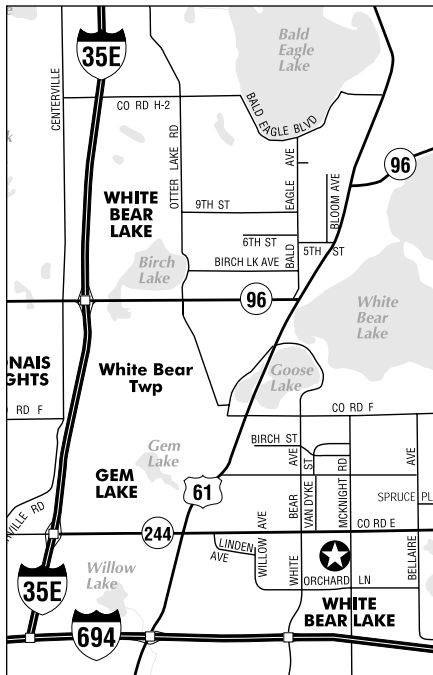

# South Campus High School

White Bear Lake Area Schools

**South Campus High School**  
 3551 McKnight Road  
 White Bear Lake, MN 55110

**Parking is available south of the building off of McKnight Road.**

Map courtesy of White Bear Lake Area Schools Community Services and Recreation Department

[www.WhiteBearCommunityServices.org](http://www.WhiteBearCommunityServices.org)

Evening and Weekend Community Entrance