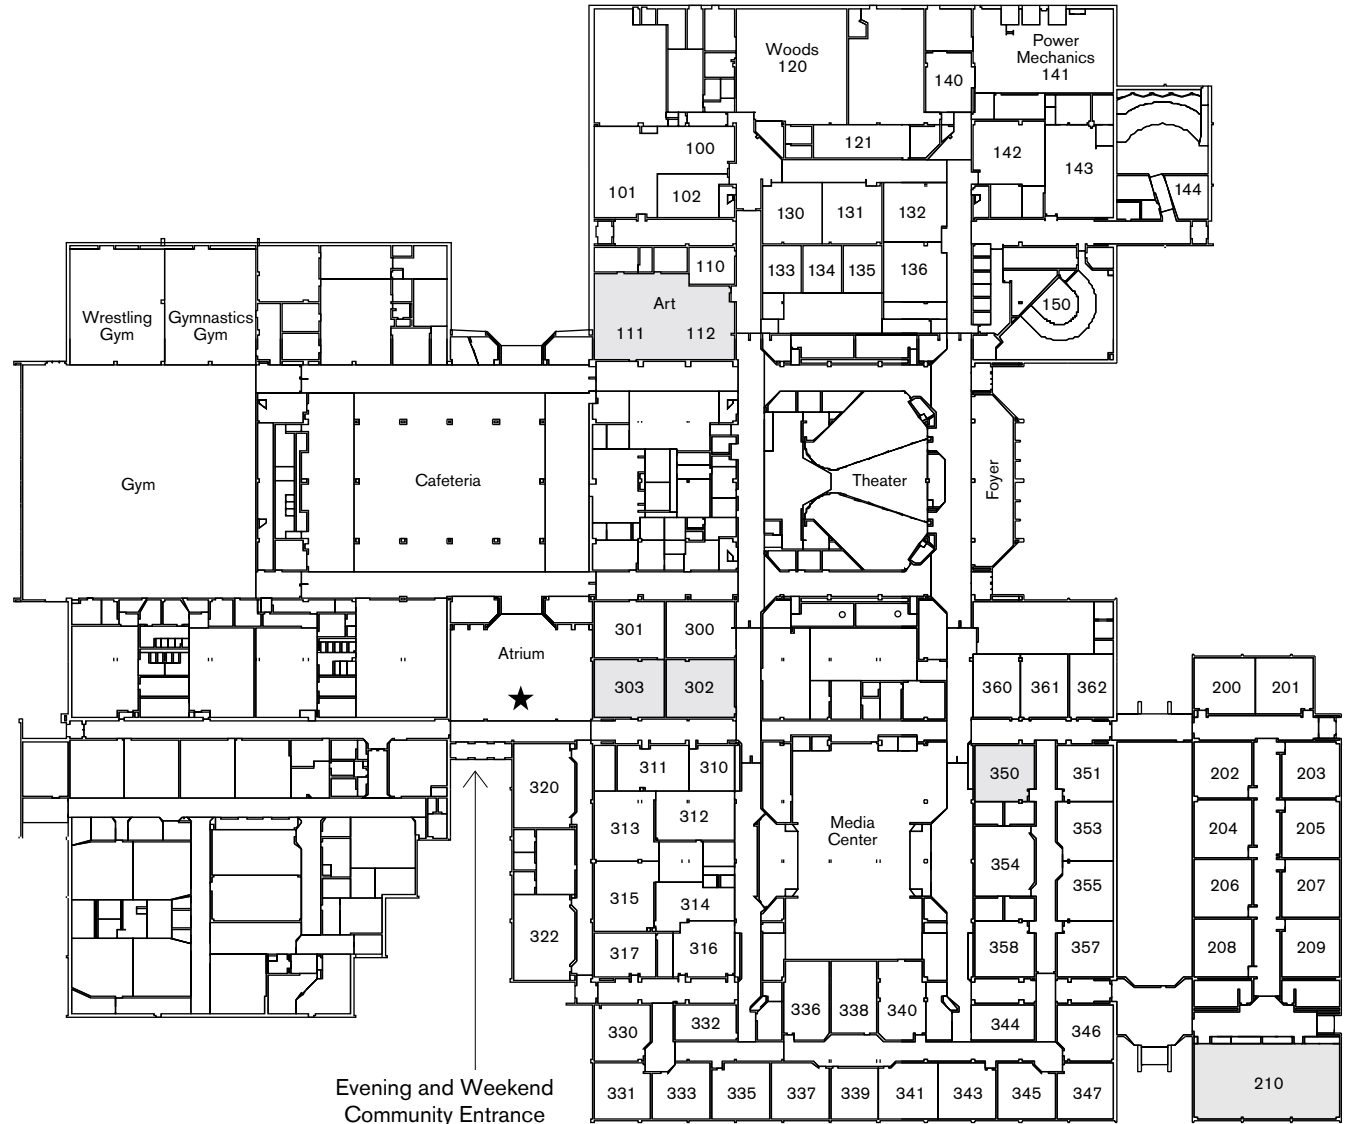

# South Campus High School

White Bear Lake Area Schools

**South Campus High School**  
 3551 McKnight Road  
 White Bear Lake, MN 55110

**Parking is available south of the building off of McKnight Road.**

Map courtesy of White Bear Lake Area Schools Community Services and Recreation Department

[www.WhiteBearCommunityServices.org](http://www.WhiteBearCommunityServices.org)

Evening and Weekend Community Entrance

★ Building Supervisor Desk

□ Rooms Commonly Used for Community Education